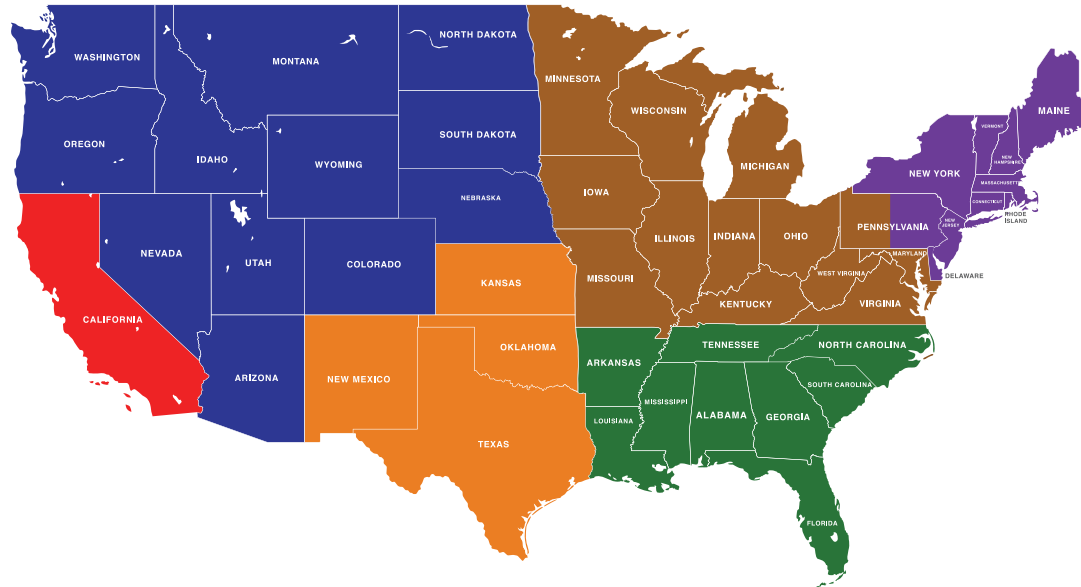

Chelsea Carleton, Cable Support Manager
Mountain West
ccarleton@telarus.com
385.237.1491

Ali York, Cable Support Manager
Mountain West
ayork@telarus.com
385.434.1202

Amy Palmer, Carrier Support Specialist
Mountain West
apalmer@telarus.com
385.695.1174